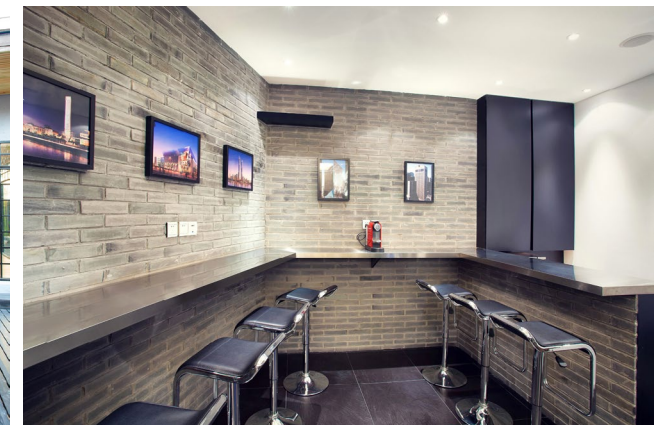

# 复兴西路 Fuxing Xi Road 2nd Floor

- Room 201: 22 m<sup>2</sup>
- Room 202: 25 m<sup>2</sup>
- Room 203+205: 45 m<sup>2</sup>
- Room 206: 15 m<sup>2</sup>
- Room 207: 28 m<sup>2</sup>

2nd Floor building area: 245 m<sup>2</sup>