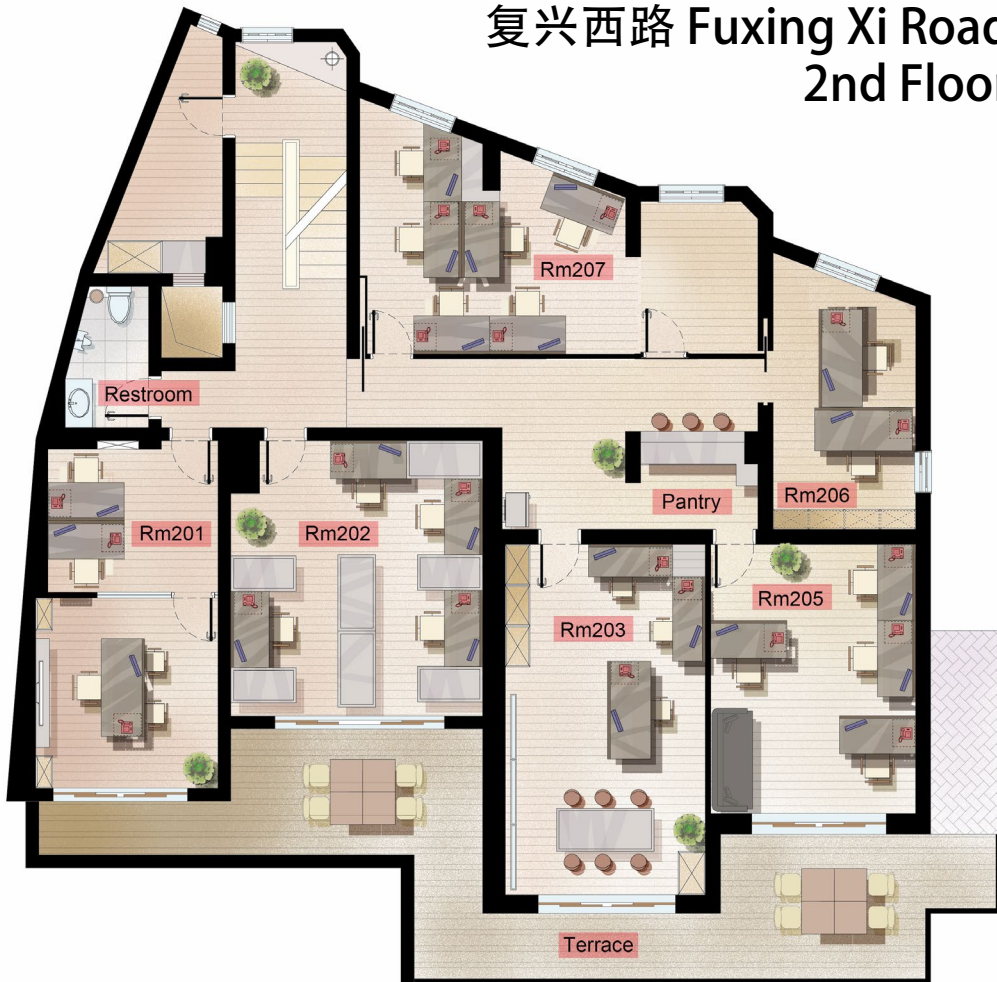

# 复兴西路 Fuxing Xi Road 1st Floor

Room 101: 67 m<sup>2</sup>

1st Floor building area: 291 m<sup>2</sup>

# 复兴西路 Fuxing Xi Road 2nd Floor

- Room 201: 22 m<sup>2</sup>
- Room 202: 25 m<sup>2</sup>
- Room 203+205: 45 m<sup>2</sup>
- Room 206: 15 m<sup>2</sup>
- Room 207: 28 m<sup>2</sup>

2nd Floor building area: 245 m<sup>2</sup>

# 复兴西路 Fuxing Xi Road 3rd Floor

Room 301: 48 m<sup>2</sup>

Room 302: 50 m<sup>2</sup>

Room 303: 20 m<sup>2</sup>

Room 305: 20 m<sup>2</sup>

3rd Floor building area: 202 m<sup>2</sup>